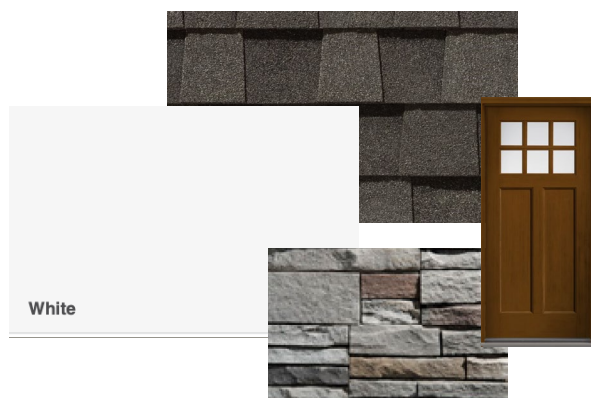

Canyon Ledge / Chardonnay 8013

Door • Therma Tru • Classic Craft®:

Barley

□ WHITE PACKAGE

Siding • Royal Building

Residential D4 / Colorsclapes / White

Roof • Certainteed

Landmark / Classic / Driftwood